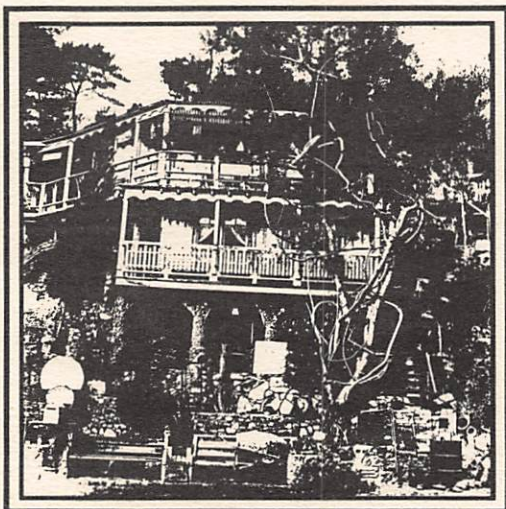

THE ART BEAL FOUNDATION
P.O. Box 1738
San Luis Obispo, CA 93406

RETURN TO SENDER
NOT DELIVERABLE
AS ADDRESSED
UNABLE TO FORWARD

Linda Brownell
1390 Palm St. Apt #2
San Luis Obispo
CA 93401

“preserve history”