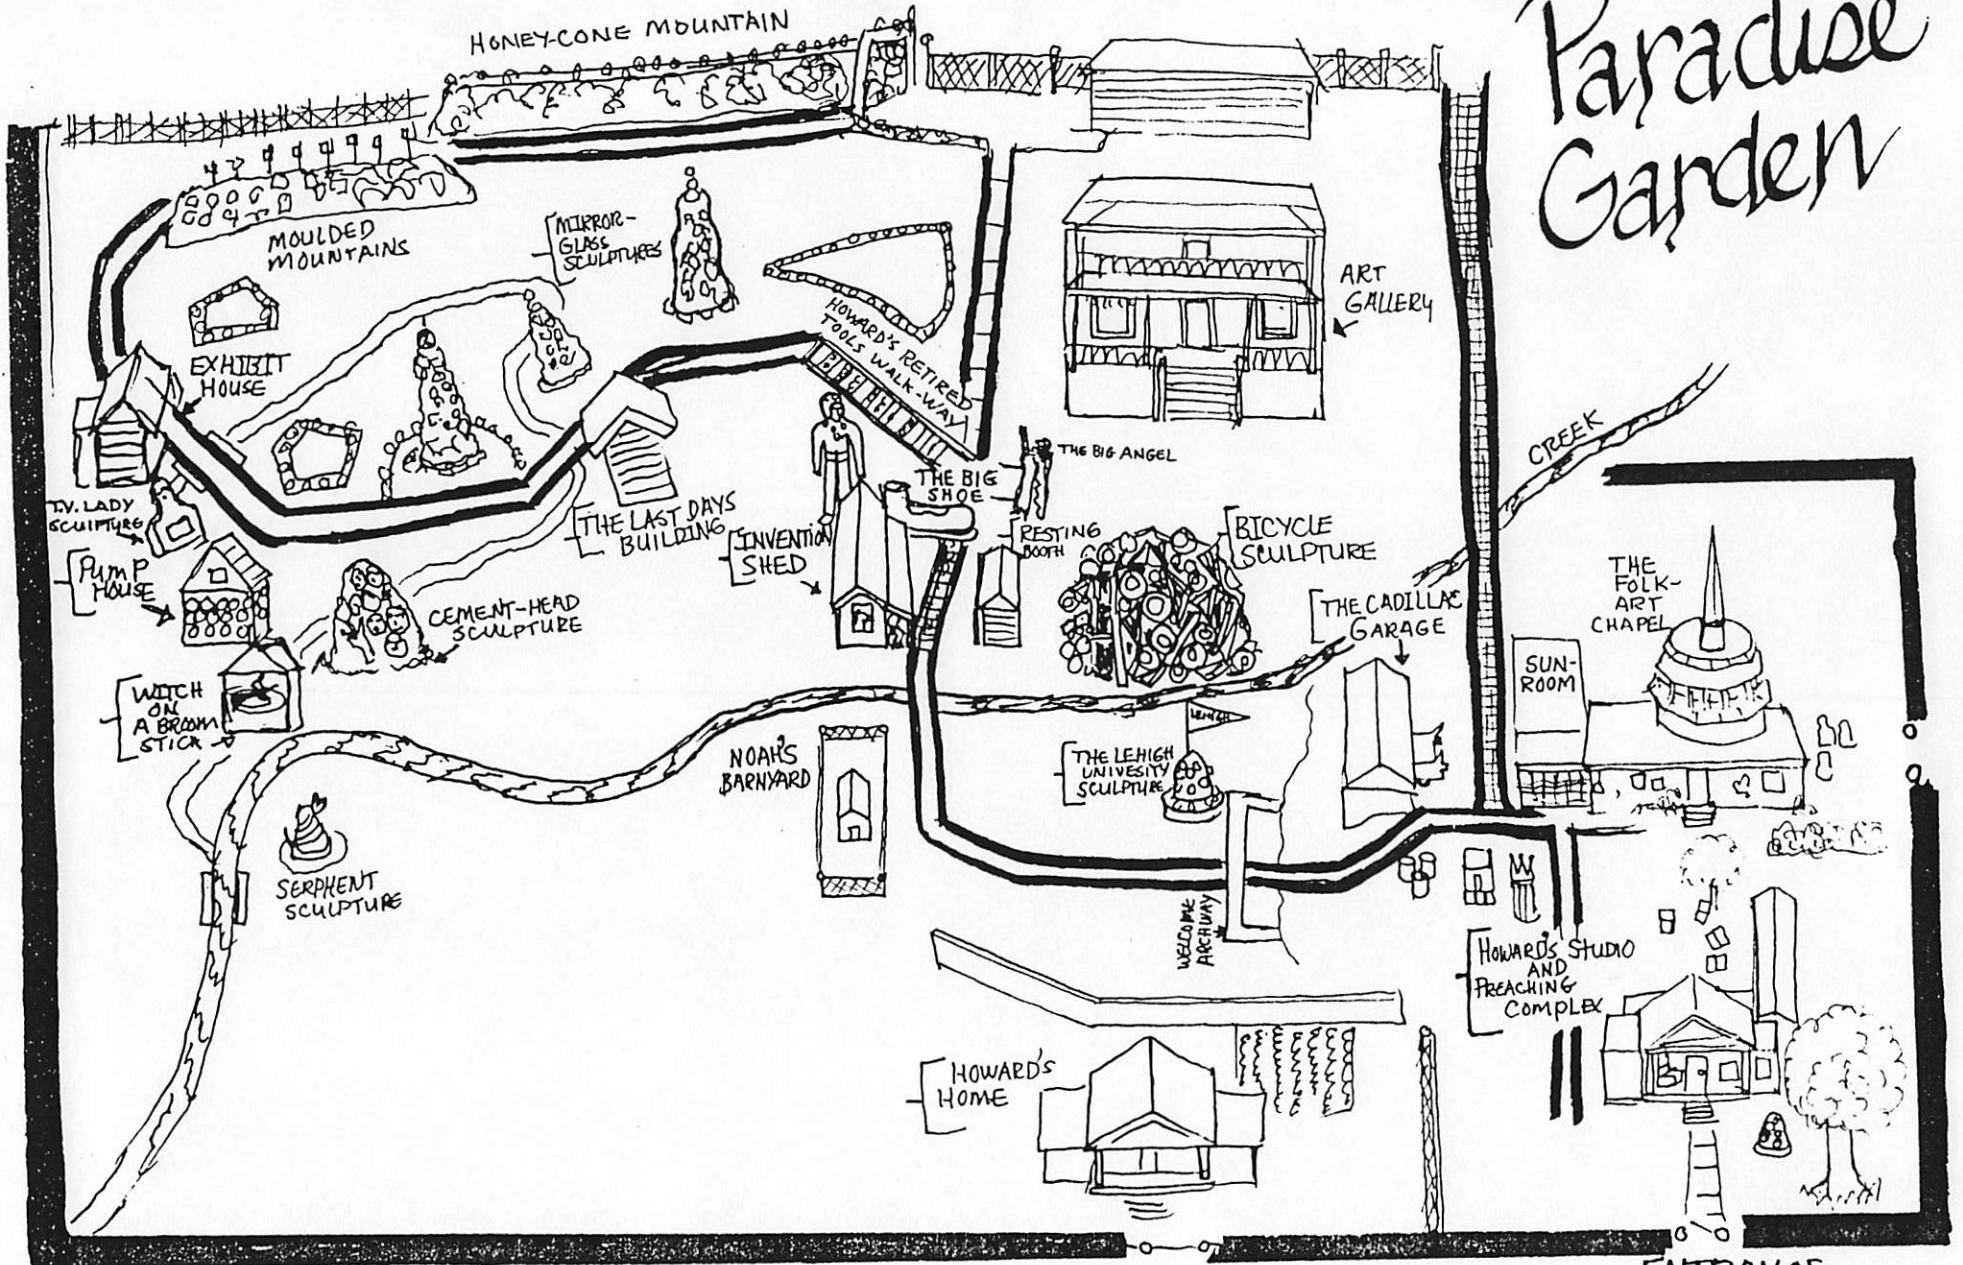

HOWARD FINSTER
AND
Paradise
Garden

HONEY-CONE MOUNTAIN

MOULDED MOUNTAINS

MIRROR-GLASS SCULPTURES

EXHIBIT HOUSE

HOWARD'S RETIRED TOOLS WALK-WAY

ART GALLERY

TV LADY SCULPTURE

PUMP HOUSE

THE LAST DAYS BUILDING

INVENTION SHED

THE BIG SHOE

RESTING MOTH

BICYCLE SCULPTURE

CREEK

WITCH ON A BROOMSTICK

CEMENT-HEAD SCULPTURE

NOAH'S BARNYARD

THE LEHIGH UNIVERSITY SCULPTURE

THE CADILLAC GARAGE

SUN-ROOM

THE FOLK-ART CHAPEL

SERPENTS SCULPTURE

WELCOME ARCHWAY

HOWARD'S STUDIO AND PREACHING COMPLEX

HOWARD'S HOME

ENTRANCE