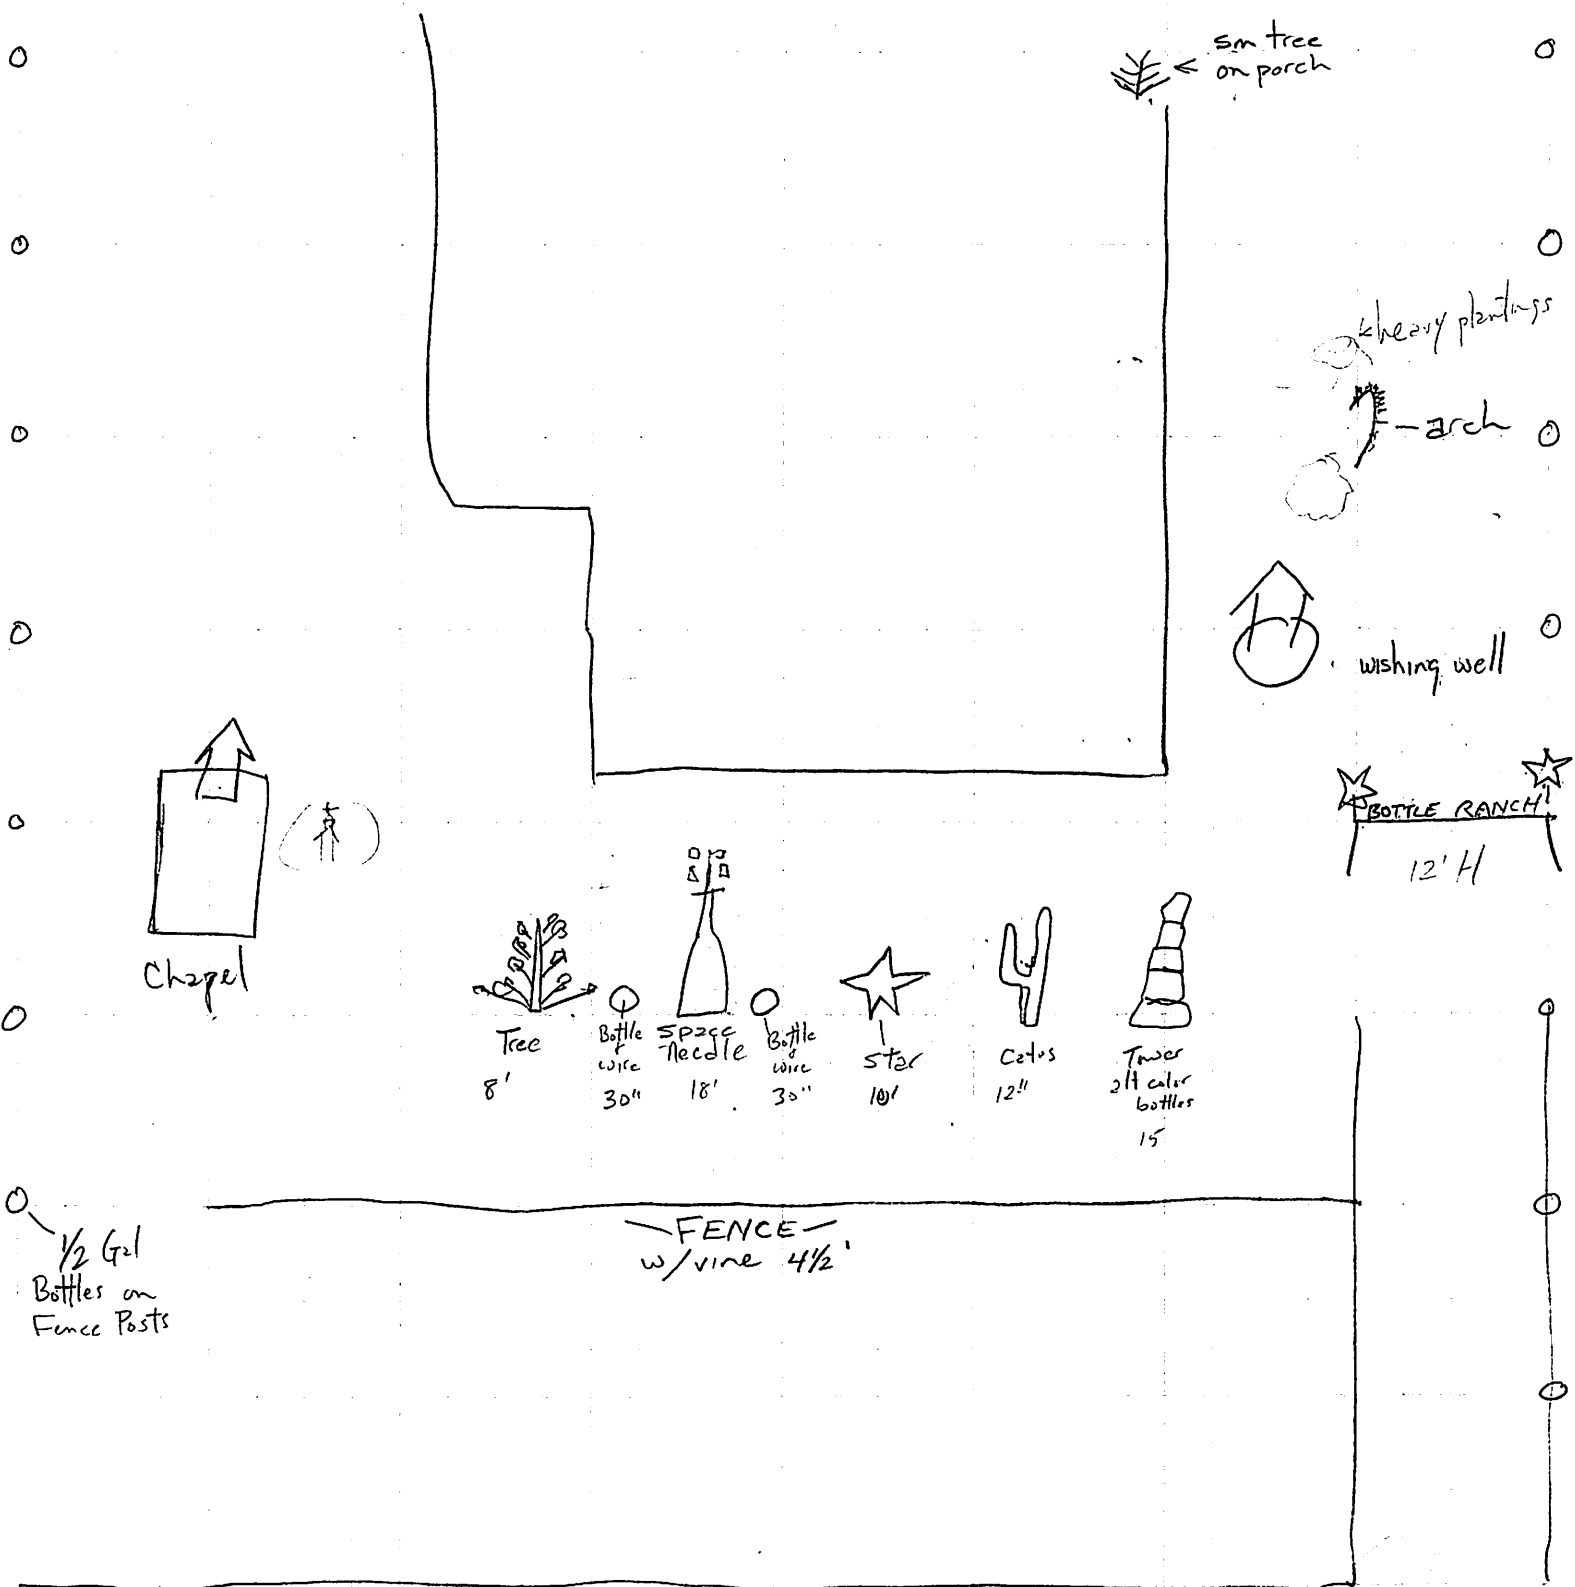

HENRY  
+

Helen Decksen built Bottle Ranch - started approx 1968  
15255 W. Ellendale Rd - Dallas OR 97338  
(Leonard (son of S) Lucy (Dor's m-law) mother lives in Minnesota)

NOTE  
No Scale  
Everything Approx

Ellendale Rd → Dallas