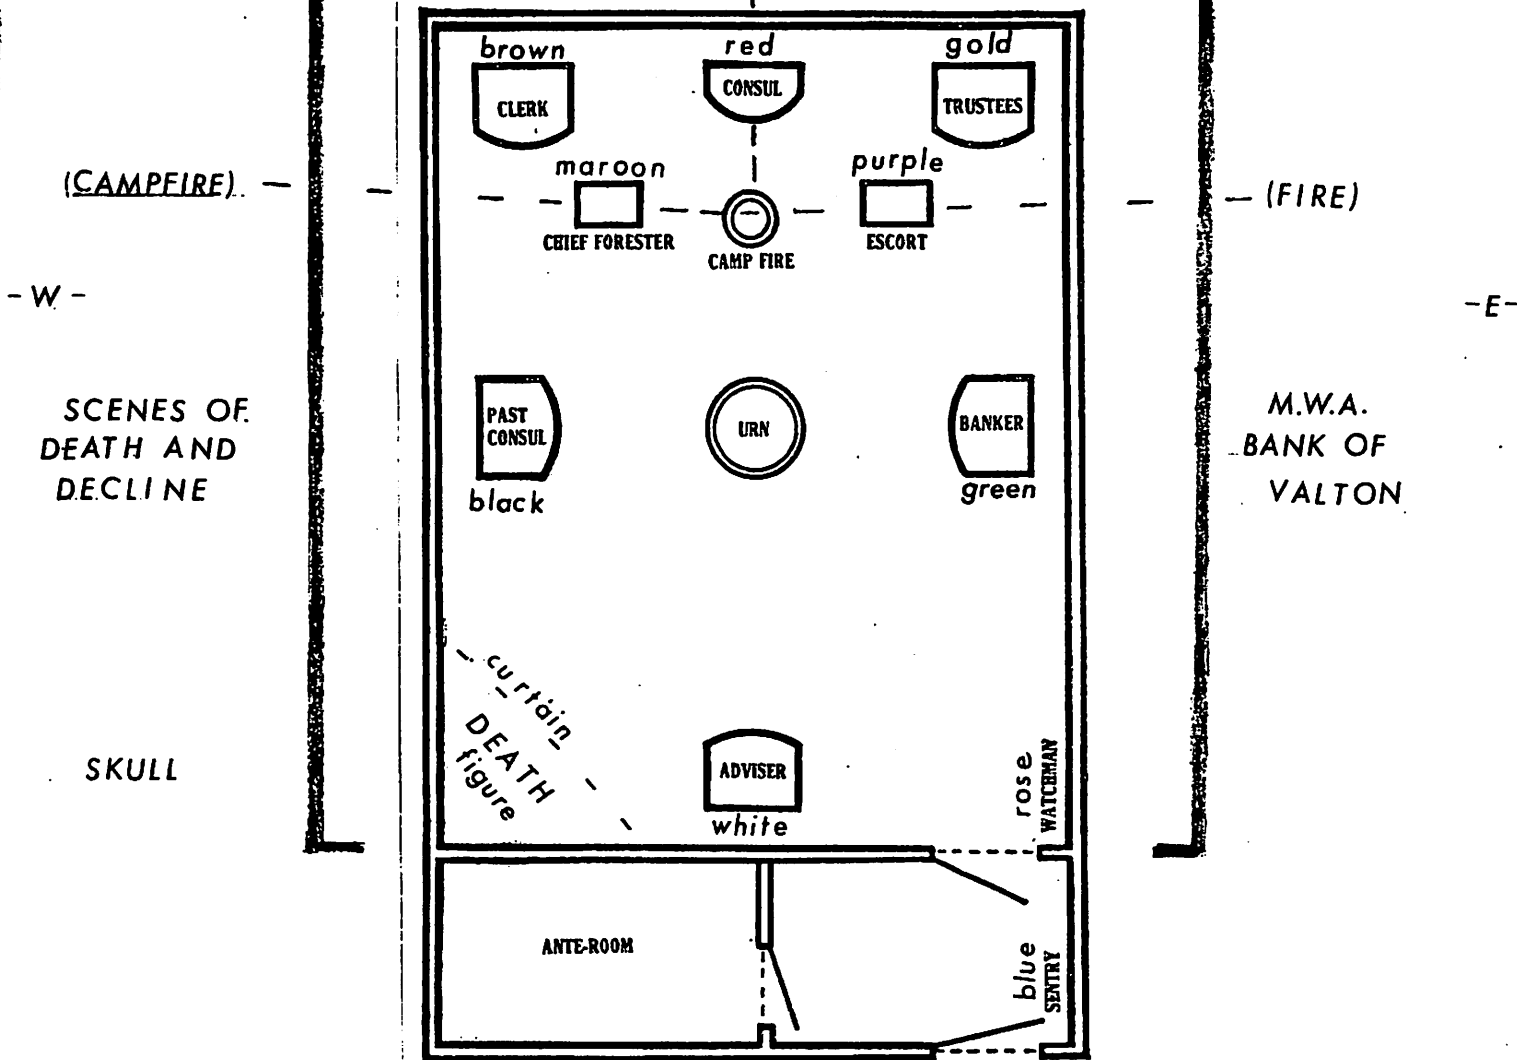

# FLOOR PLAN

SCALE 1"=6'

(CAMP FIRE)

FOREST PATRIARCH CONSUL

THE CAMP HALL

(COLORS OF OFFICER'S ROBES)

THE M.W.A. RITUAL POSITIONS IN RELATION TO

THE PAINTED FOREST MURAL