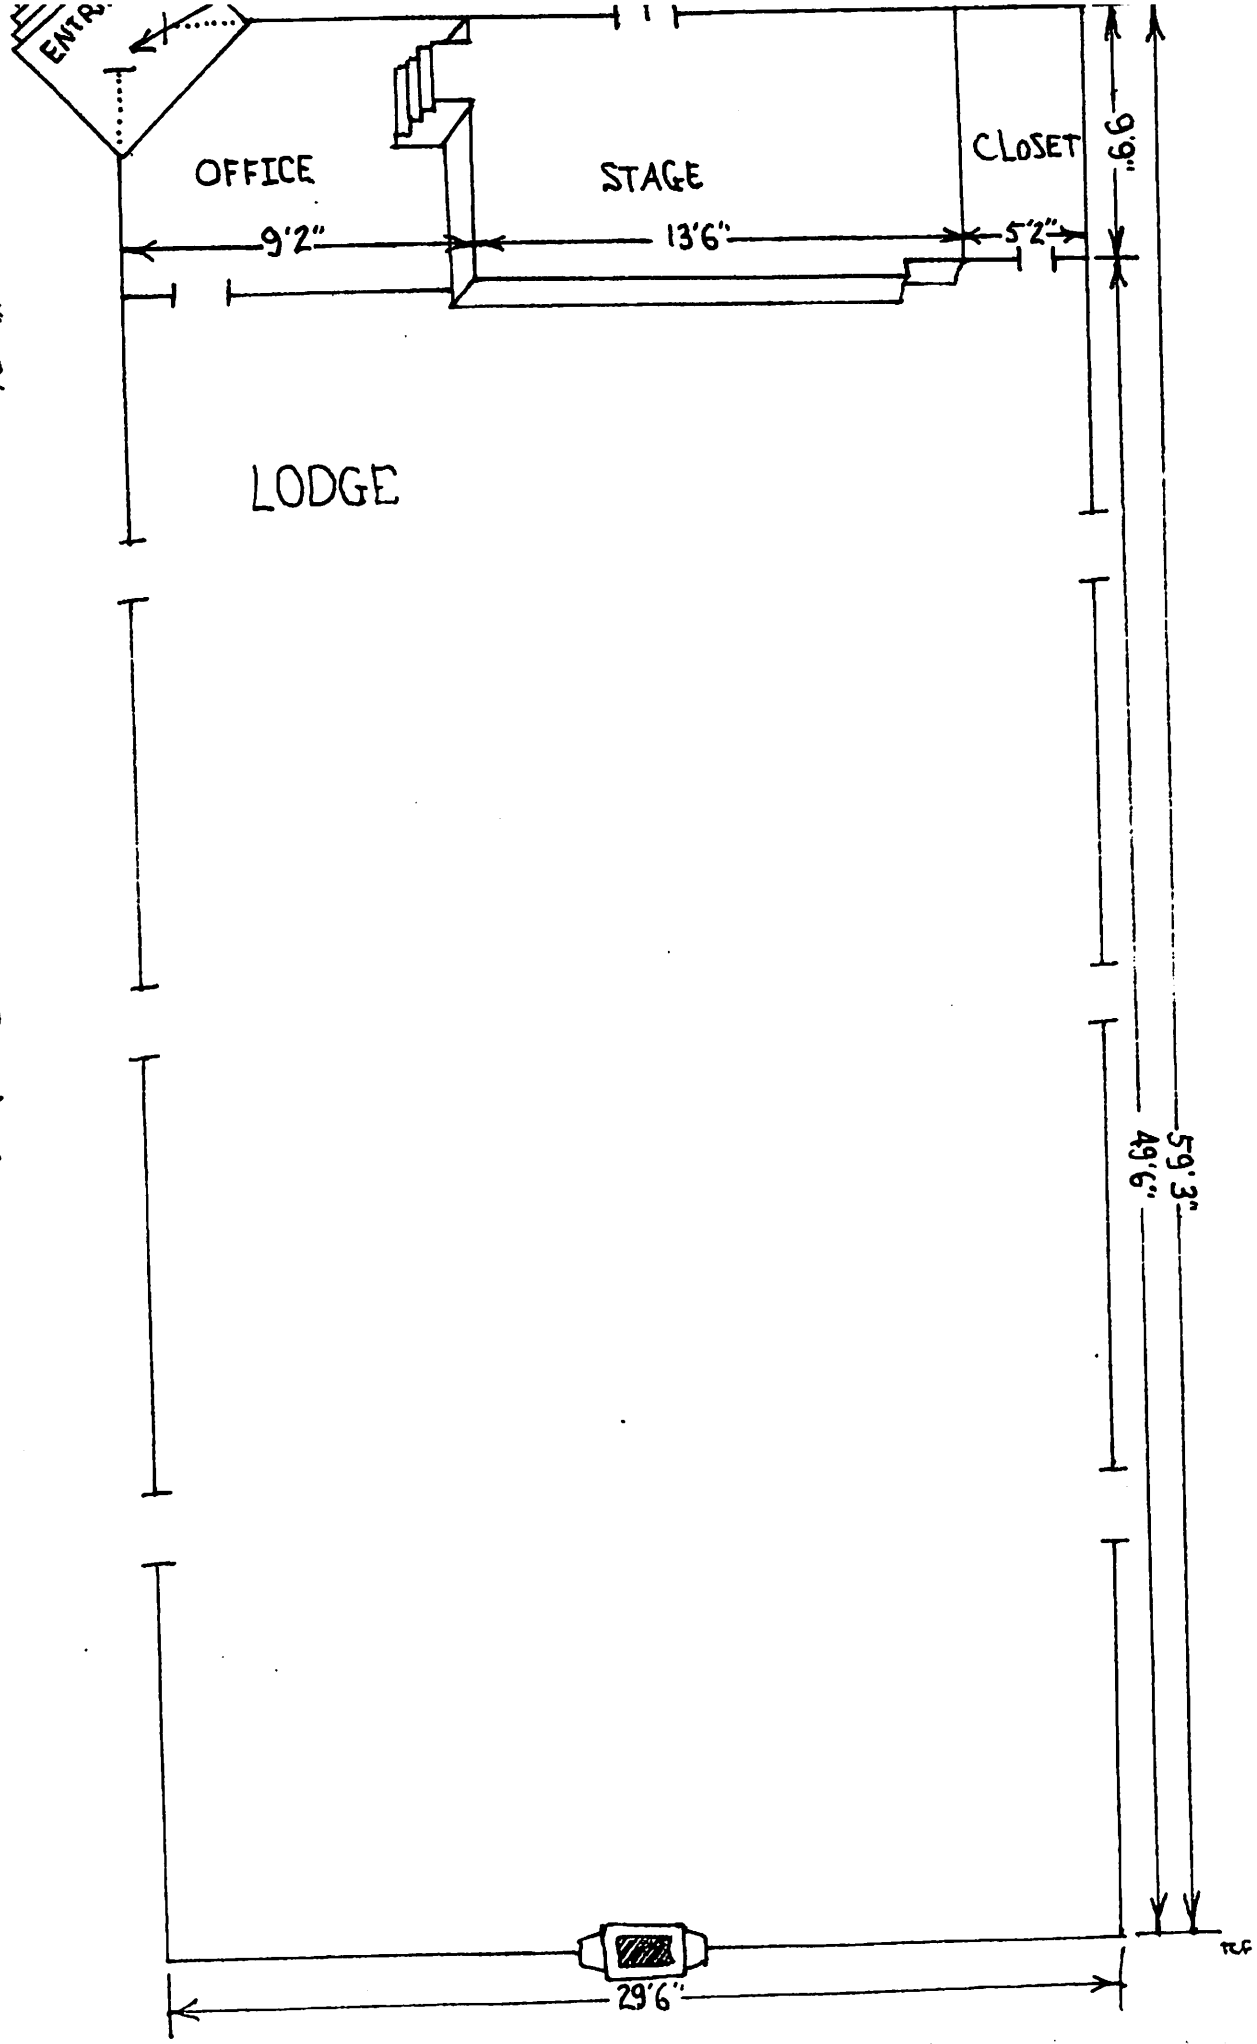

# FLOOR PLAN

SCALE 1"=6'

(CAMP FIRE)

FOREST PATRIARCH CONSUL

THE CAMP HALL

(COLORS OF OFFICER'S ROBES)

THE M.W.A. RITUAL POSITIONS IN RELATION TO

THE PAINTED FOREST MURAL